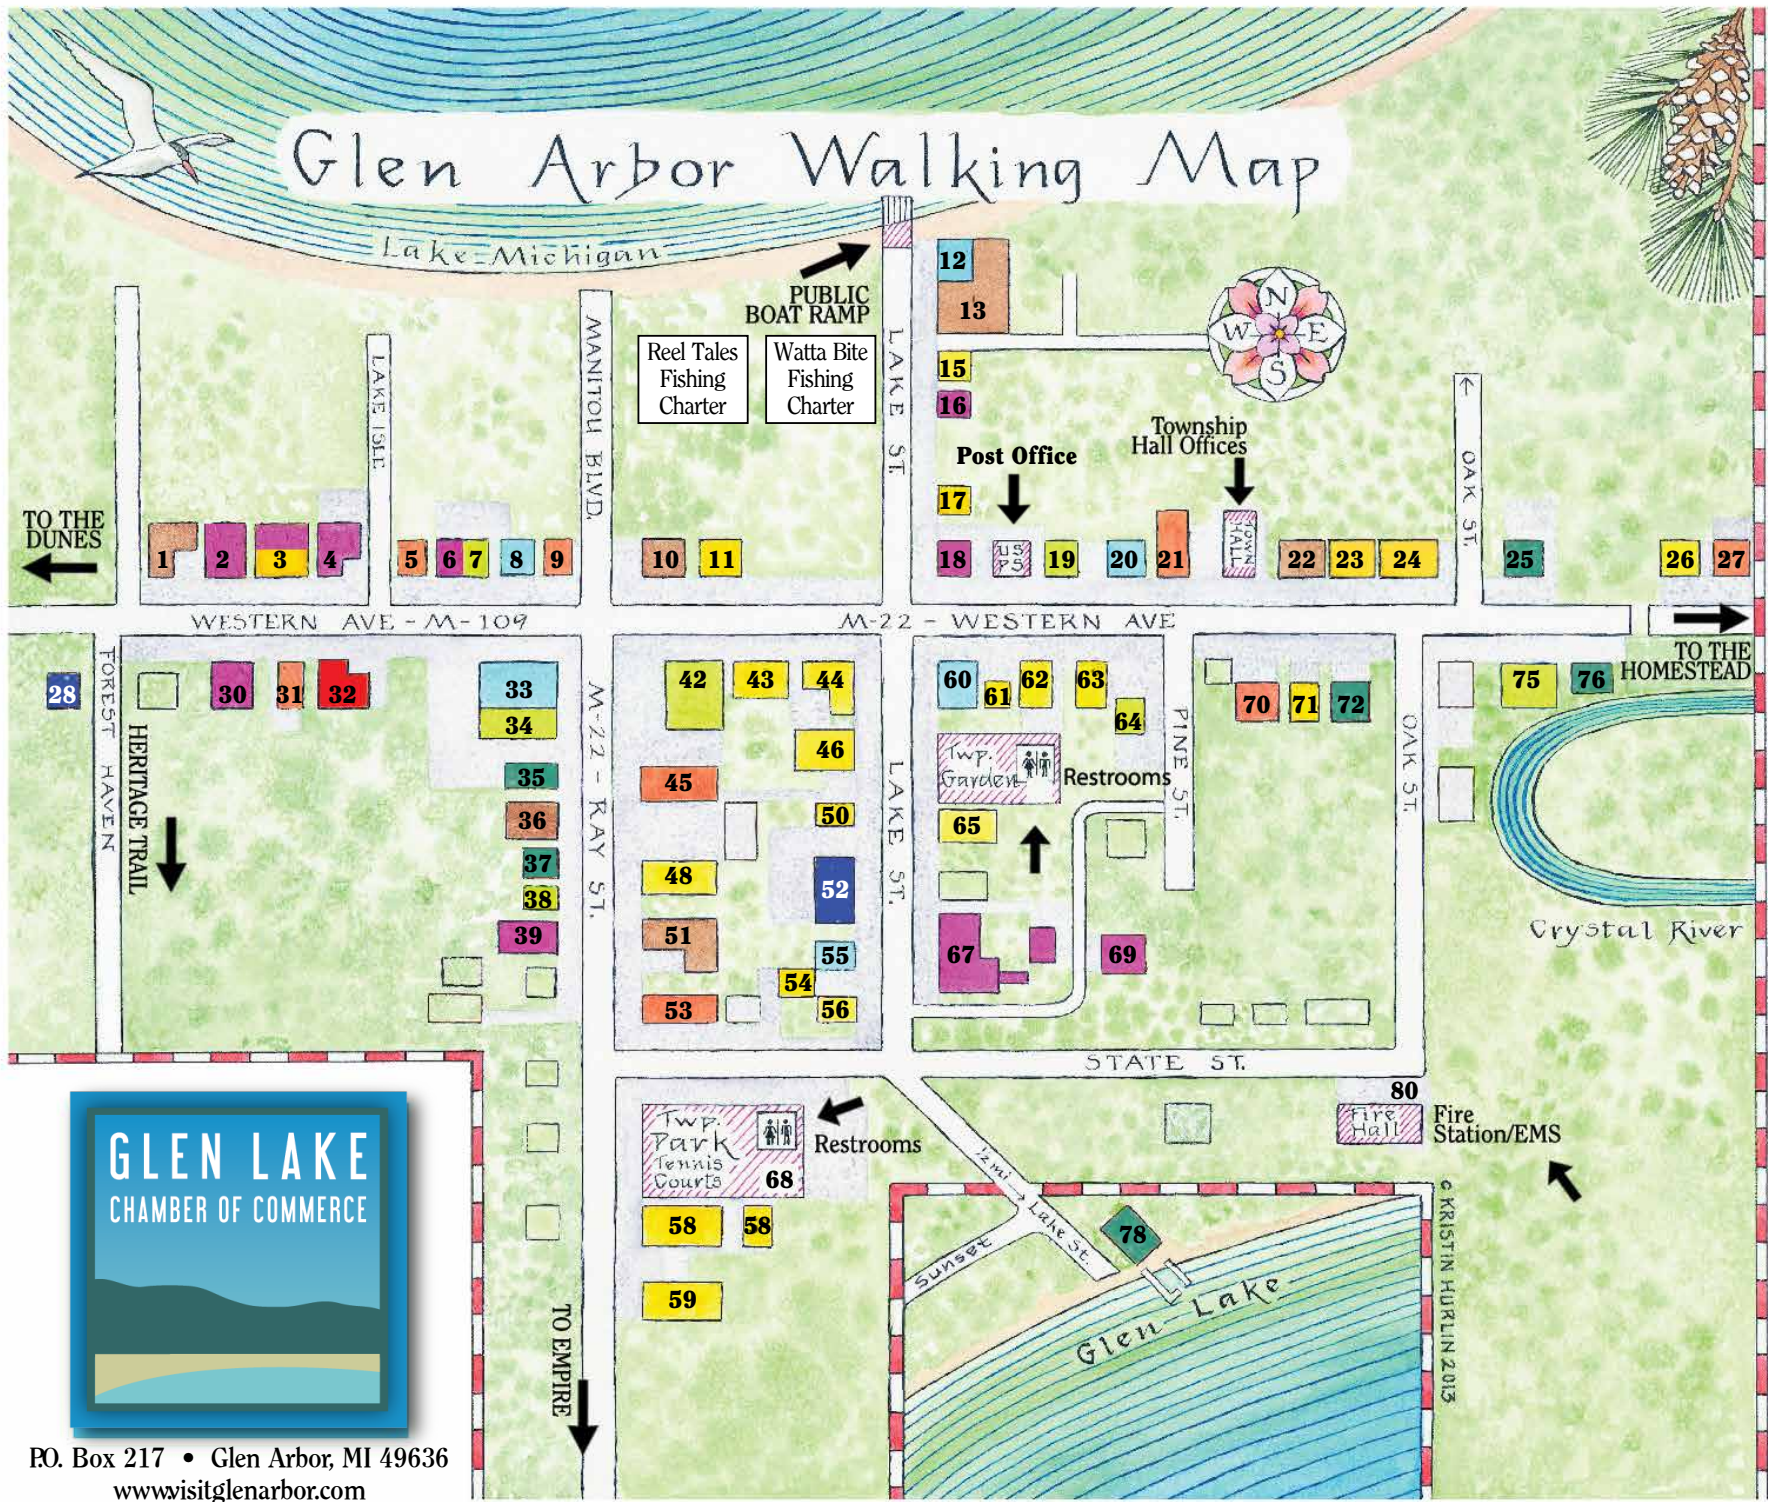

GLEN ARBOR WALKING AND AREA MAP

Glen Lake Chamber of Commerce
 P.O. Box 217 • Glen Arbor, MI 49636
WWW.VISITGLENARBOR.COM

P.O. Box 217 • Glen Arbor, MI 49636
www.visitglenarbor.com

Dining

- 8 Good Harbor Grill
- 12 Blu, American Dining
- 20 Western Avenue Grill
- 33 Boonedocks Restaurant
- 55 Cherry Public House
- 60 Art's Tavern and Annex
- * Nonna's (at the Homestead, east of town)
- * LaBecasse, French Dining (see Burdickville on reverse)
- * Funistrada, Italian Dining (see Burdickville on reverse)

Specialties, Grocery, Coffee, Wine

- 3 Great Lakes Tea & Spice
- 6 Glen Arbor Bakery
- 7 Pine Cone Ice Cream
- 17 Glen Arbor Wines
- 19 Bear Paw Pizza & Market
- 34 Sleeping Bear Sweets & Ice Cream
- 42 Anderson's Market & Deli
- 54 Cherry Republic Winery/Tasting Room
- 62 Inn & Trail Gourmet
- 64 Leelanau Coffee Roasting Co.
- 75 Riverfront Pizza & Deli
- * Grocer's Daughter Chocolates (see Empire on reverse)
- * Laker Shakes Market (see Burdickville on reverse)

Lodging

- 1 Sylvan Inn
- 10 Glen Arbor Bed & Breakfast & Cottages
- 13 LeBear Resort & Rentals
- 36 Grandpa's Place
- 51 M22 Inn Glen Arbor
- 78 Glen Craft Resort
- * The Homestead (east out of town on M22)
- * Foothills Motel & Café (see Burdickville on reverse)
- * Cottonwood Inn B&B (see Empire on reverse)
- * Duneswood Resort (see Empire)

Recreation

- 25 The Cyclery Bike Rental & Repairs
- 35 Sportsmans Shop & Fishing Charter (see Burdickville on reverse)
- 68 Township Park, Tennis & Pickleball Courts, Restroom
- 76 Crystal River Outfitters Kayak, Canoe & SUP Rentals
- 78 Glen Craft Marina
- * On the Narrows Marina (See Narrows on reverse)
- * Sleeping Bear Dunes Visitor Center (see Empire on reverse)